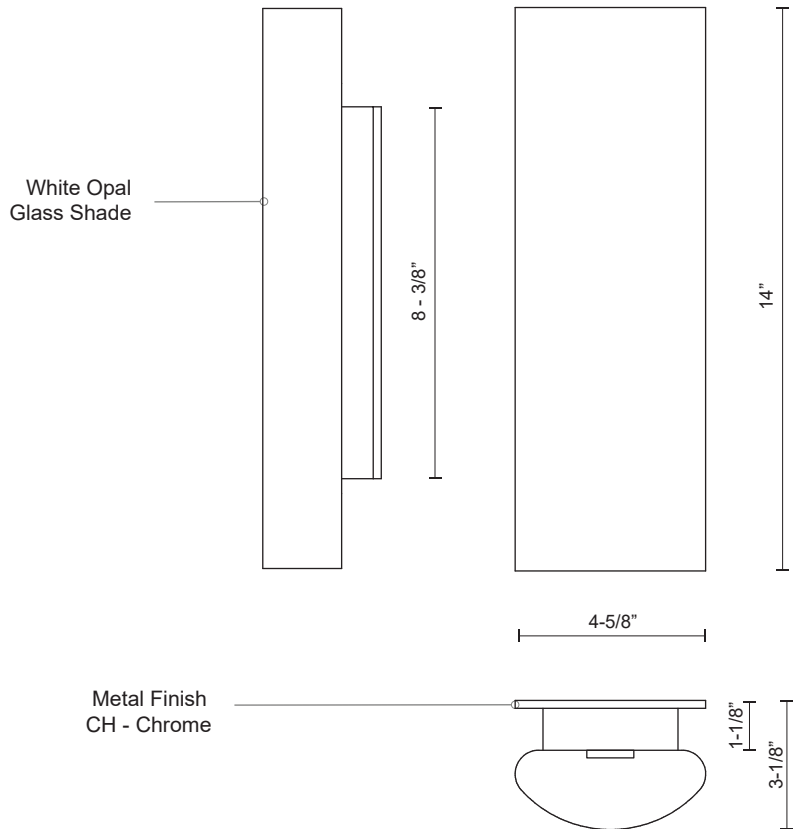

WS6214

SPECIFICATION SHEET

PROJECT	
DATE	TYPE

Sophisticated LED technology meets indoor wall sconce

- White opal glass shade with chrome details
- Can be mounted horizontal or vertical
- Dimmable with ELV dimmer (Not included)
- 120V

Color Temp 3000K
CRI (Ra) >80
Dimming 100% - 10%
Rated Life 50,000 hours

Voltage	Watt	LED Lumens	Delivered Lumens	Finish(es)
120V	14W	1200	750*	CH

WS6214-CH

*Subject to testing confirmation

KUZCO
LIGHTING